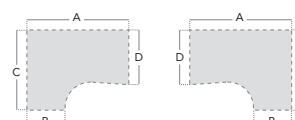

Product Dimensions

A: 1524/1778/2000mm B: 600mm
C: 1150mm D: 746mm
Height: 725mm