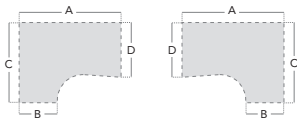

Product Dimensions

A: 980mm B: 500mm
Height: 725mm

Maestro Ergonomic Desking

10 DAY
GUARANTEED DELIVERY

Cantilever Leg Style Ergonomic Desk

Maestro 18mm top pack, back panel and Cantilever leg set. With two cable access ports. Left or right design.

Ergonomic Desking

Code	Description (mm)	W:	R.R.P
ME15L	Left Hand	1524	£244.00
ME15R	Right Hand	1524	£244.00
ME18L	Left Hand	1778	£277.00
ME18R	Right Hand	1778	£277.00
ME20L	Left Hand	2000	£322.00
ME20R	Right Hand	2000	£322.00

Select your colour: Beech B | Oak O

e.g. ME15L Beech = ME15L B

Product Dimensions

A: 1524/1778/2000mm B: 600mm
C: 1150mm D: 746mm
Height: 725mm

Cantilever Leg Style Ergonomic Desk

Maestro 18mm top pack, back panel and Cantilever leg set. With two cable access ports. Left or right design.