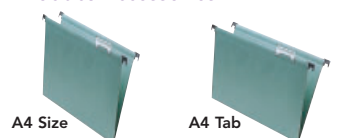

Three Drawer Desk End Pedestals

M Tray

Two box and one filing drawer, fully lockable with adjustable feet. Pen tray is suitable for all Maestro drawers. An efficient way to utilise drawer space with easy access to your stationery essentials. Tab files come in a box of 50.

Pen Tray and Files

Code	Description (mm)	R.R.P
DEP3	600mm deep	£180.00
74 DP3	746mm deep	£200.00
M Tray		£15.00
Tab Files	Foolscap size	£24.00
A4 Tab	A4 size	£28.00

Select your colour: Beech B | Oak O
e.g. DEP3 Beech = DEP3B

Product Dimensions

DEP3/74 DP3

A: 410mm
B: 600/746mm
Height: 725mm

Product Accessories

A4 Size

A4 Tab

The **Maestro** range of storage has long been established as the entry level 18mm storage system for office furniture.
All MFC meets with British Standards 476 Class 1 Surface Spread of Flame as well as E1 European Standards on Formaldehyde Emissions.