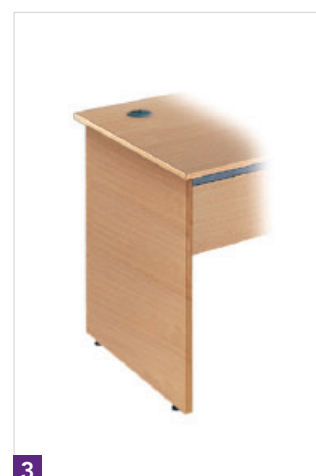

Design...

1

H Frame Leg (RL) & Side Panel
Traditional four leg design
complete with adjustable feet,
manufactured from box
section steel.

2

Cantilever Leg (CL) Standard
cantilever leg design
manufactured from box section
steel with adjustable feet