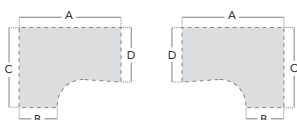

Select your colour: Beech B | Oak O
e.g. ME15LP2 Beech = ME15LP2

Ergonomic Desking

Code	Description (mm)	W:	R.R.P
ME15LP3	Left Hand	1524	£327.00
ME15RP3	Right Hand	1524	£327.00
ME18RP3	Left Hand	1778	£360.00
ME18RP3	Right Hand	1778	£360.00
ME20RP3	Left Hand	2000	£405.00
ME20RP3	Right Hand	2000	£405.00

Select your colour: Beech B | Oak O
e.g. ME15LP3 Beech = ME15LP3B

Product Dimensions

A: 1524/1778/2000mm B: 600mm
C: 1150mm D: 746mm
Height: 725mm

Product Dimensions

A: 1524/1778/2000mm B: 600mm
C: 1150mm D: 746mm
Height: 725mm