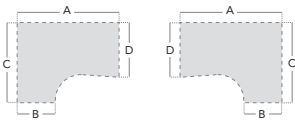

Product Dimensions

A: 980mm B: 500mm

Height: 725mm

Maestro

 Ergonomic Desking

10
DAY
 GUARANTEED
 DELIVERY

Panel End Ergonomic Desk

Maestro 18mm top pack, back panel and Panel-End Leg set. Left or right design. With two cable access ports. Left or right design.

Product Dimensions

A: 1524/1778/2000mm B: 600mm
 C: 1150mm D: 746mm
 Height: 725mm

Ergonomic Desking

Code	Description (mm)		R.R.P
MES15L	Left Hand	W: 1524	£245.00
MES15R	Right Hand	W: 1524	£245.00
MES18L	Left Hand	W: 1778	£278.00
MES18R	Right Hand	W: 1778	£278.00
MES20L	Left Hand	W: 2000	£323.00
MES20R	Right Hand	W: 2000	£323.00