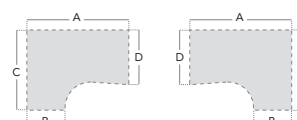

Select your colour: Beech B | Oak O
e.g. ME15LP3 Beech = ME15LP3B

Product Dimensions

A: 1524/1778/2000mm B: 600mm
C: 1150mm D: 746mm
Height: 725mm

Product Dimensions

A: 1524/1778/2000mm B: 600mm
C: 1150mm D: 746mm
Height: 725mm