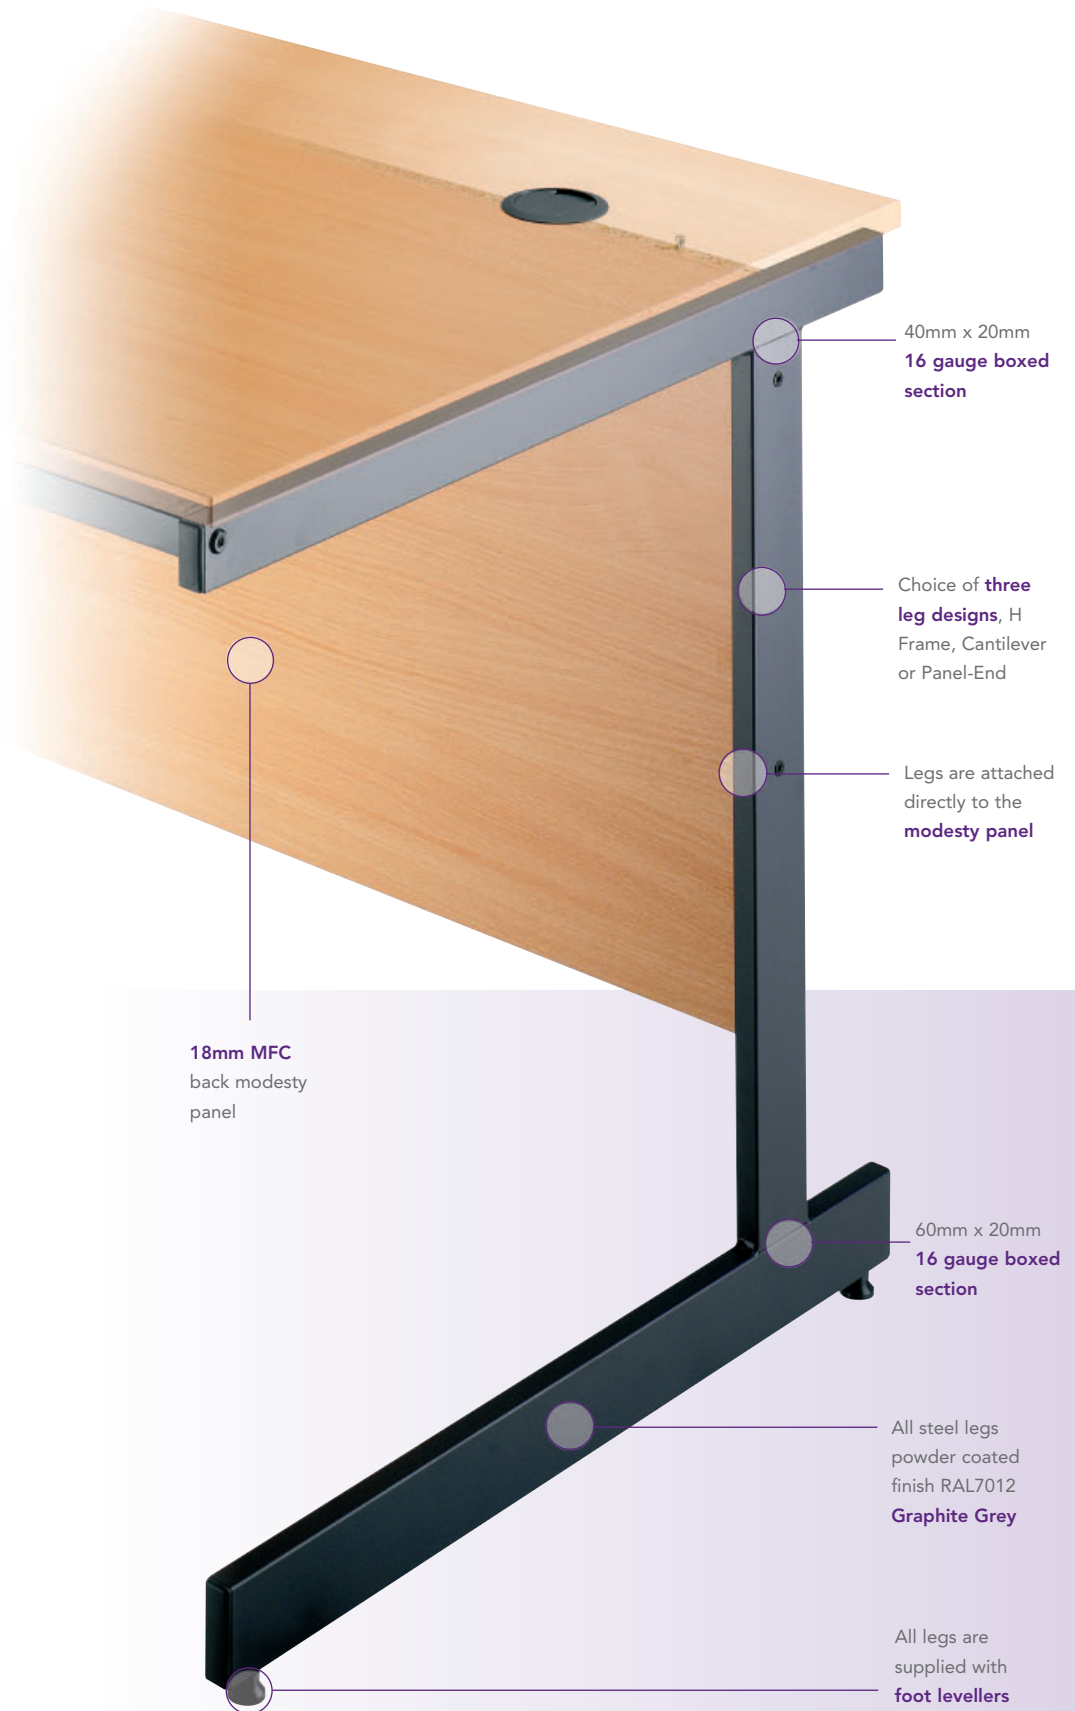

Maestro

Entry level office furniture

The **Maestro** range of desks has long been established as the entry level 18mm desking system for office furniture.

Available in a range of styles and finishes with complementary primary and secondary storage.

All MFC meets with British Standards 476 Class 1 Surface Spread of Flame as well as E1 European Standards on Formaldehyde Emissions.

MFC board sourced from FSC Certified Supplier