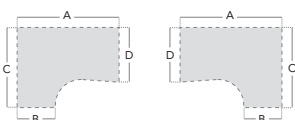

Product Dimensions

A: 1524/1778/2000mm B: 600mm
C: 1150mm D: 746mm
Height: 725mm