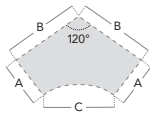

A: 1600/1800mm
B: 600mm C: 1200mm
D: 800mm Height: 725mm

Right Hand Ergonomic Desk

Product Dimensions }

A: 1600/1800mm
B: 600mm C: 1200mm
D: 800mm Height: 725mm

Left Hand Wave Desk

Product Dimensions }

A: 1200/1400/1600mm
B: 990mm
C: 800mm Height: 725mm

Right Hand Wave Desk

Product Dimensions }

A: 1200/1400/1600mm
B: 990mm
C: 800mm Height: 725mm

Left Hand Executive Desk

Product Dimensions }

A: 1800mm B: 1350mm
C: 2000mm (Overall depth including pedestal)
Height: 725mm

Right Hand Executive Desk

Product Dimensions }

A: 1800mm B: 1350mm
C: 2000mm (Overall depth including pedestal)
Height: 725mm

Three Way Cluster

Product Dimensions }

A: 800mm
B: 1120mm
C: 1139mm
Height: 725mm

Meeting Table Specification

90° Linking Unit

Product Dimensions }

A: 840mm B: 840mm
C: 800mm
Height: 725mm

Radial Meeting Table

Product Dimensions }

A: 1600mm
B: 800mm
Height: 725mm

D-End Extension Table