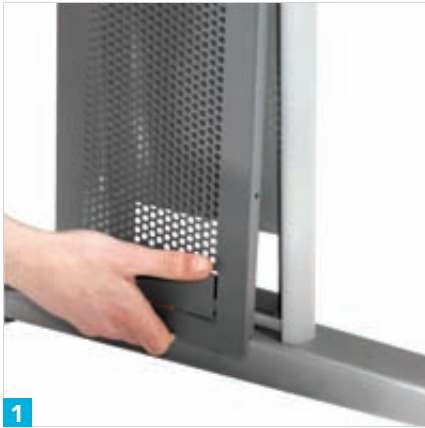

How to...

Graphite grey removable grill built into silver cantilever leg design to tidy and conceal cables.